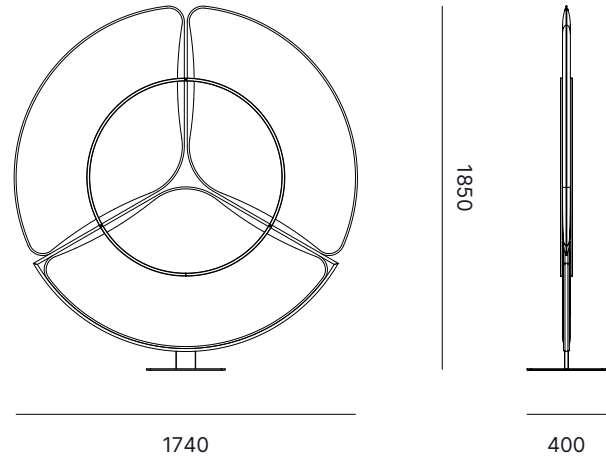

Acoustic panel

PETAL FLOOR STAND

Powder coated metal frame. 3 fabric upholstered sound-absorbing panels.

Piantana in metallo verniciato. 3 pannelli fonoassorbenti 120° rivestiti in tessuto.

DESIGN LIGHTING