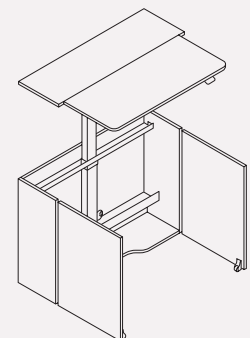

HEIGHT

- Folded furniture height: 740 mm, leveling feet +10 mm.
- Electrically adjusted top height: from 740 mm to 1390 mm.

Folded desk

Unfolded desk

Product Code	Dimensions			Price	Weight	Vol.
	W	D	H			
SU20	1000	320	740	1505	65	0,240
SU21	1200	320	740	1536	76	0,284