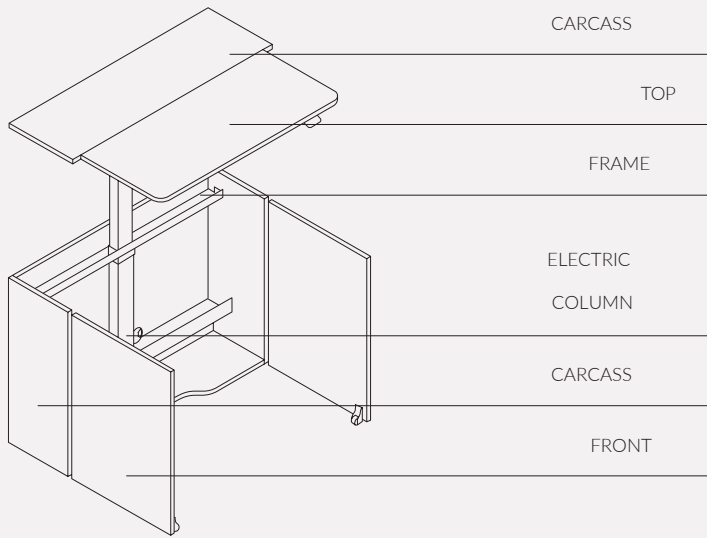

PREMIUM CONTROL PANEL

- Thanks to „memory” function, the panel saves 4 heights of your choice, which enables to adjust the height with a single click.
- Display with current height information.
- LED light bar reminds when it is time to get up.
- Bluetooth module, allowing to control your desk, using your smartphone, tablet or PC/MAC.
- Possibility to display a customized welcoming or logo (surcharge + 45 EUR)
- Black.

Folded desk

Width:
1000/1200 mm
Depth :
320 mm
Height:
740 mm

Unfolded desk

Top height:
740-1390 mm
Top depth
when unfolded:
720 mm

Colors

			Carcass and top StartUs-E	Front StartUs-E	Korpus StartUs-E	Electric column	Frame	
STANDARD	Melamine UNI	STD 1	White	•	•	•		
		STD 2	High Gloss White					
		STD 3	Gray	•	•	•		
		STD 4	Beige	•	•	•		
		STD 5	Norwegian Green	•	•	•		
		STD 6	Navy Blue	•	•	•		
		STD 7	Graphite	•	•	•		
		STD 8	Black	•	•	•		
	Melamine	STD 10	Acacia	•	•	•		
		STD 11	European Maple	•	•	•		
		STD 12	Napolitano Oak	•	•	•		
		STD 13	Gray Spruce	•	•	•		
		STD 14	American Oak	•	•	•		
		STD 15	Natural Oak	•	•	•		
		STD 16	Cherry Havana	•	•	•		
		STD 17	Walnut Brown	•	•	•		
		TREND*	Melamine	TRD 1	Blush	•	•	•
TRD 2	Claret			•	•	•		
TRD 3	Dark Turquoise			•	•	•		
TRD 11	Stark Oak			•	•	•		
TRD 12	Flamed Oak			•	•	•		
STANDARD	Metal	M 02	White				•	•
		M 01	Aluminium					•
		M 03	Beige					•
		M 05	Graphite					•
		M 04	Black				•	•
TREND*	Metal	M 06	Sunny Beige					•
		M 09	Dirty Pink					•
		M 08	Ginger					•
		M 07	Faded Turquoise					•