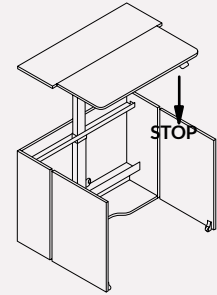

StartUs-E

StartUs-E is a desk with electric height adjustment. Switching between working in standing and sitting positions will help to perform our daily duties while taking care of our spines.

The idea behind StartUs collection is to keep the balance between work and free time by making the desk as compact as possible and by taking up space only while in use.

StartUs-E electric desk is equipped with an anti-collision sensor and SUPERIOR control panel as standard. PREMIUM control panel is available with a surcharge.

ANTI-COLLISION SENSOR