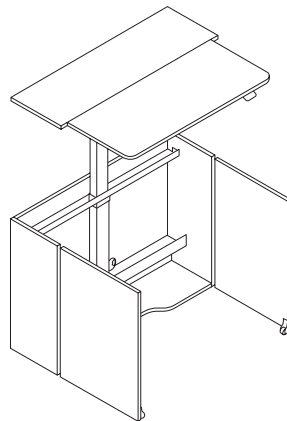

HEIGHT

- Folded furniture height: 740 mm, leveling feet +10 mm.
- Electrically adjusted top height: from 740 mm to 1390 mm.

Folded desk

Unfolded desk

Product Code	Dimensions			Price	Weight	Vol.
	W	D	H			
SU20	1000	320	740	1505	65	0,240
SU21	1200	320	740	1536	76	0,284

PREMIUM CONTROL PANEL

- Thanks to „memory” function, the panel saves 4 heights of your choice, which enables to adjust the height with a single click.
- Display with current height information.
- LED light bar reminds when it is time to get up.
- Bluetooth module, allowing to control your desk, using your smartphone, tablet or PC/MAC.
- Possibility to display a customized welcoming or logo (surcharge + 45 EUR)
- Black.

Folded desk

Width:
1000/1200 mm
Depth :
320 mm
Height:
740 mm

Unfolded desk

Top height:
740-1390 mm
Top depth
when unfolded:
720 mm

Colors

			Carcass and top StartUs-E	Front StartUs-E	Korpus StartUs-E	Electric column	Frame	
STANDARD	Melamine UNI	STD 1	White	•	•	•		
		STD 2	High Gloss White					
		STD 3	Gray	•	•	•		
		STD 4	Beige	•	•	•		
		STD 5	Norwegian Green	•	•	•		
		STD 6	Navy Blue	•	•	•		
		STD 7	Graphite	•	•	•		
		STD 8	Black	•	•	•		
	Melamine	STD 10	Acacia	•	•	•		
		STD 11	European Maple	•	•	•		
		STD 12	Napolitano Oak	•	•	•		
		STD 13	Gray Spruce	•	•	•		
		STD 14	American Oak	•	•	•		
		STD 15	Natural Oak	•	•	•		
		STD 16	Cherry Havana	•	•	•		
		STD 17	Walnut Brown	•	•	•		
		TREND*	Melamine	TRD 1	Blush	•	•	•
TRD 2	Claret			•	•	•		
TRD 3	Dark Turquoise			•	•	•		
TRD 11	Stark Oak			•	•	•		
TRD 12	Flamed Oak			•	•	•		
STANDARD	Metal	M 02	White				•	•
		M 01	Aluminium					•
		M 03	Beige					•
		M 05	Graphite					•
		M 04	Black				•	•
TREND*	Metal	M 06	Sunny Beige					•
		M 09	Dirty Pink					•
		M 08	Ginger					•
		M 07	Faded Turquoise					•