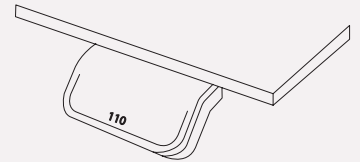

PREMIUM CONTROL PANEL

- -Thanks to „memory” function, the panel saves 4 heights of your choice, which enables to adjust the height with a single click.
- -Display with current height information.
- -LED light bar reminds when it is time to get up.
- -Bluetooth module, allowing to control your desk, using your smartphone, tablet or PC/MAC.
- -Possibility to display a customized welcoming or logo (surcharge + 45 EUR)
- -Black.

Folded desk